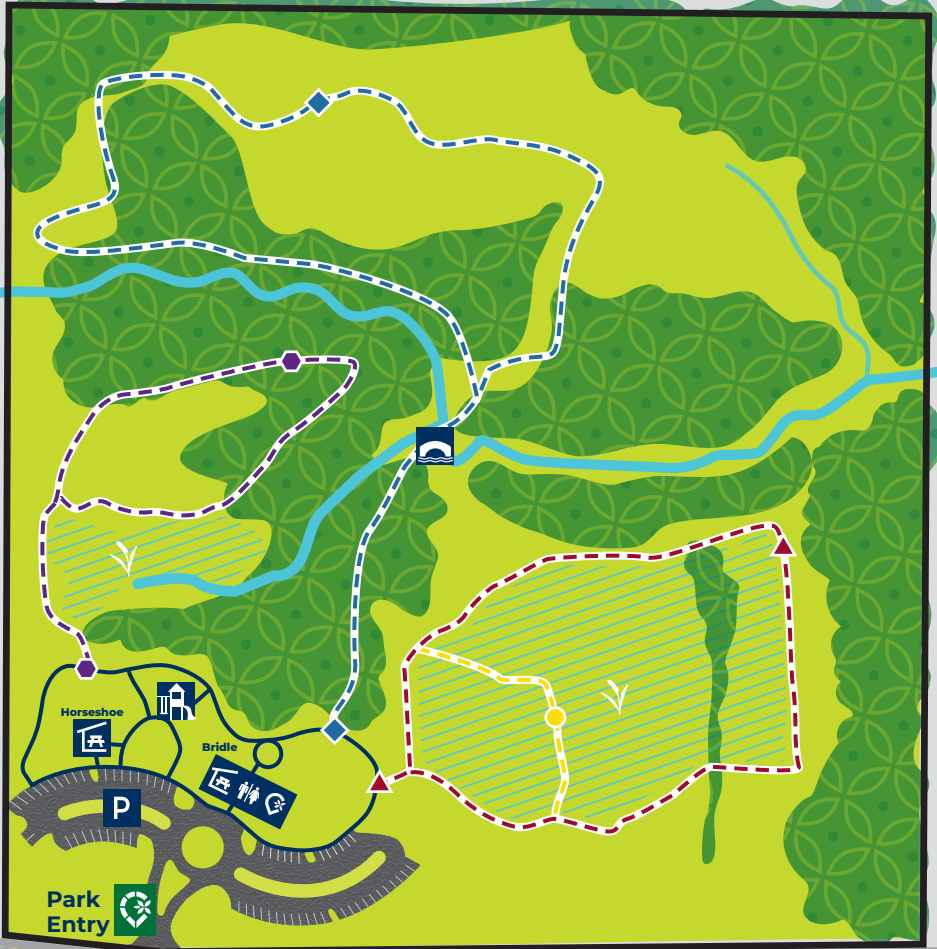

SHOR PARK

4659 TEALTOWN RD, MILFORD, OH 45150

SCHOOLHOUSE ROAD

TEALTOWN ROAD

- Parking
- Playground
- Restrooms
- Kiosk
- Bridge
- Reservable Shelters
Bridle **Horseshoe**

- Wet Foot Loop - 0.4 miles
- Elderberry Trail - 0.4 miles
- Streamside Pass - 0.75 miles
- Orange Connector - 0.1 miles
- Path
- Park Boundary
- Forest
- Wetlands